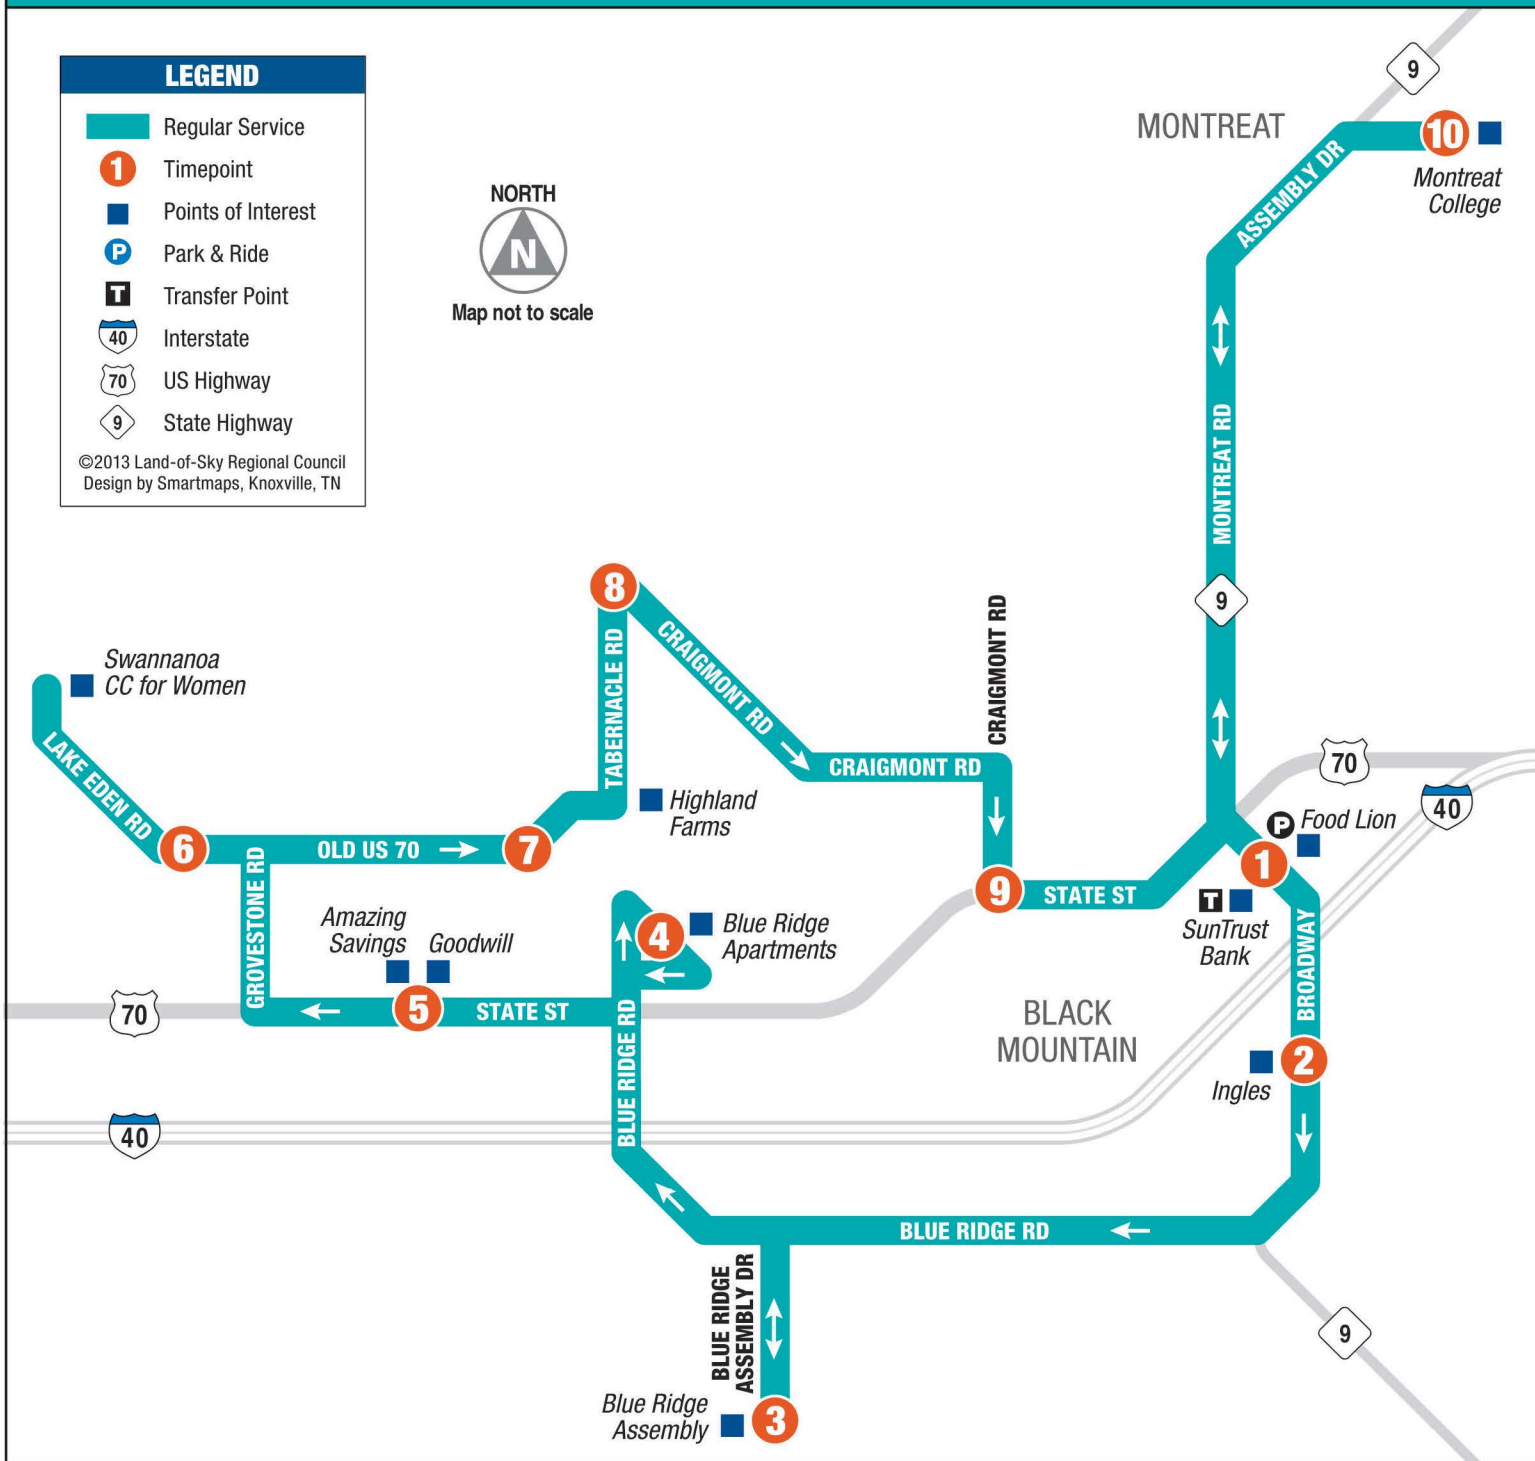

Black Mountain Trailblazer Route – Loop A

BLACK MOUNTAIN TRAILBLAZER • LOOP A • MONDAY – FRIDAY SCHEDULE

TIMEPOINT		AM TRIPS			PM TRIPS		
1 SunTrust Bank	—	6:15	7:15	8:15	2:00	3:00	6:00
2 Black Mountain Ingles	—	6:20	7:20	8:20	2:05	3:05	6:05
3 Blue Ridge Assembly Dr	—	6:27	7:27	8:27	2:12	3:12	6:12
4 Blue Ridge Apartments	—	6:35	7:35	8:35	2:20	3:20	6:20
5 Amazing Savings/Goodwill	—	6:40	7:40	8:40	2:25	3:25	6:25
6 Old US 70 at Lake Eden Rd	5:30	6:45	7:45	8:45	2:30	3:30	6:30
7 Old US 70 at Tabernacle	—	6:49	7:49	8:49	2:34	3:34	6:34
8 Tabernacle at Craigmont Rd	—	6:51	7:51	8:51	2:36	3:36	6:36
9 W State St at Craigmont Rd	5:45	6:55	7:55	8:55	2:40	3:40	6:40
10 Montreat College	5:55	7:03	8:03	9:03	2:48	3:48	6:48
1 SunTrust Bank*	6:10	7:10	8:10	9:10	2:55	3:55	6:55

* ART Route 170 connects at SunTrust Bank at **6:12am** and **8:12am**. BMTB will wait for ART Route 170 arrival for a maximum of **3** minutes after the BMTM scheduled arrival time.

BLACK MOUNTAIN TRAILBLAZER • LOOP A • SATURDAY SCHEDULE

TIMEPOINT		AM TRIPS				PM TRIPS			
1 SunTrust Bank	—	6:15	7:15	8:15	9:15	1:00	2:00	3:00	6:00
2 Black Mountain Ingles	—	6:20	7:20	8:20	9:20	1:05	2:05	3:05	6:05
3 Blue Ridge Assembly Dr	—	6:27	7:27	8:27	9:27	1:12	2:12	3:12	6:12
4 Blue Ridge Apartments	—	6:35	7:35	8:35	9:35	1:20	2:20	3:20	6:20
5 Amazing Savings/Goodwill	—	6:40	7:40	8:40	9:40	1:25	2:25	3:25	6:25
6 Old US 70 at Lake Eden Rd	5:30	6:45	7:45	8:45	9:45	1:30	2:30	3:30	6:30
7 Old US 70 at Tabernacle	—	6:49	7:49	8:49	9:49	1:34	2:34	3:34	6:34
8 Tabernacle at Craigmont Rd	—	6:51	7:51	8:51	9:51	1:36	2:36	3:36	6:36
9 W State St at Craigmont Rd	5:45	6:55	7:55	8:55	9:55	1:40	2:40	3:40	6:40
10 Montreat College	5:55	7:03	8:03	9:03	10:03	1:48	2:48	3:48	6:48
1 SunTrust Bank*	6:10	7:10	8:10	9:10	10:10	1:55	2:55	3:55	6:55

* ART Route 170 connects at SunTrust Bank at **6:12am** and **8:12am**. BMTB will wait for ART Route 170 arrival for a maximum of **3** minutes after the BMTM scheduled arrival time.